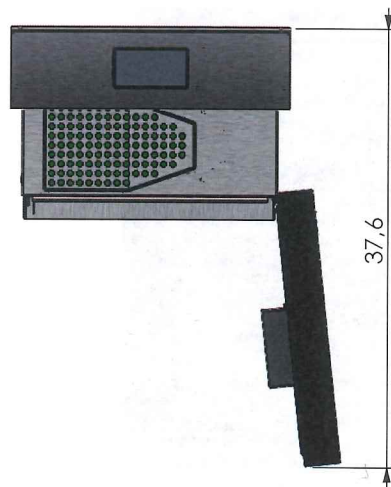

Modified by: mrc

Date: 16.12.2019

Format: A4

Scale: 1:15

Sheet: 1 of 2

Tolerance: DS/ISO 2768-m

Drawing No.: -

Weight: 65 kg

Note: Measurements in inches.

MAGNER[®]

41 West Street
Middlefield, CT 06455
860-349-1097
www.magner.com

Material:

Surface:

Description:

Created by:
MRC

Modified by:
mrc

Date:
16.12.2019

Format:
A4

Scale:
1:15

Sheet:
2 of 2

Tolerance: DS/ISO 2768-m

Drawing No.: -

Weight: 65 kg

Magner 400 Series