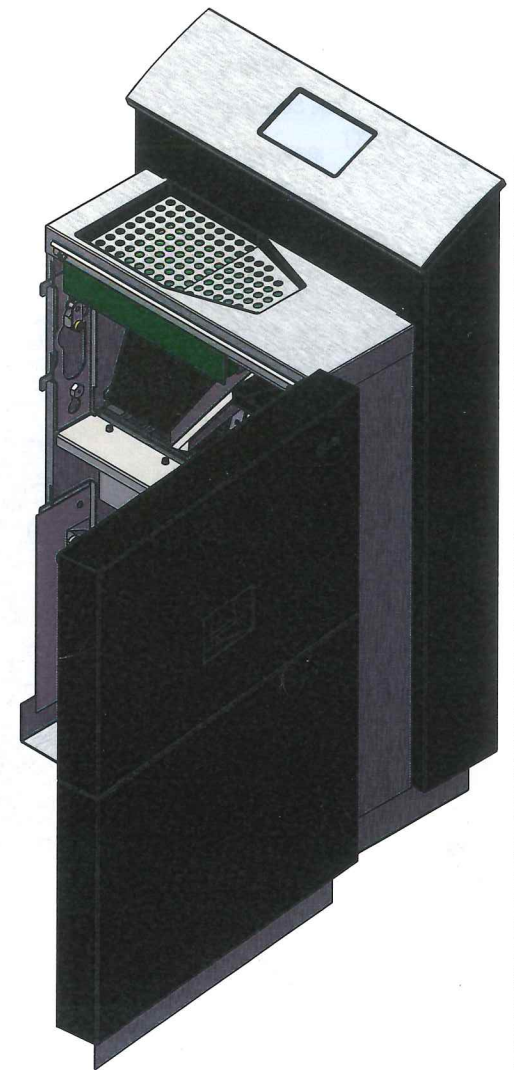

Modified by: mrc

Date: 16.12.2019

Format: A4

Scale: 1:15

Sheet: 1 of 2

Tolerance: DS/ISO 2768-m

Drawing No.: -

Weight: 65 kg

Date:
16.12.2019

Format:
A4

Scale:
1:15

Sheet:
2 of 2

Tolerance: DS/ISO 2768-m

Drawing No.: -

Weight: 65 kg

Magner 400 Series