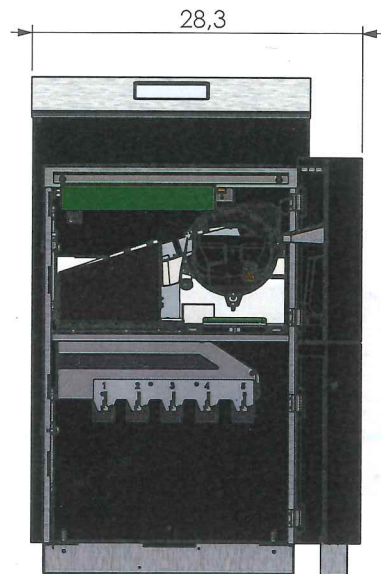

Modified by: mrc

Date: 16.12.2019

Format: A4

Scale: 1:15

Sheet: 1 of 2

Tolerance: DS/ISO 2768-m

Drawing No.: -

Weight: 65 kg

Note: Measurements in inches.

MAGNER[®]

41 West Street
Middlefield, CT 06455
860-349-1097
www.magner.com

Material:

Surface:

Description:

Created by:
MRC

Modified by:
mrc

Date:
16.12.2019

Format:
A4

Scale:
1:15

Sheet:
2 of 2

Tolerance: DS/ISO 2768-m

Drawing No.: -

Weight: 65 kg

Magner 400 Series