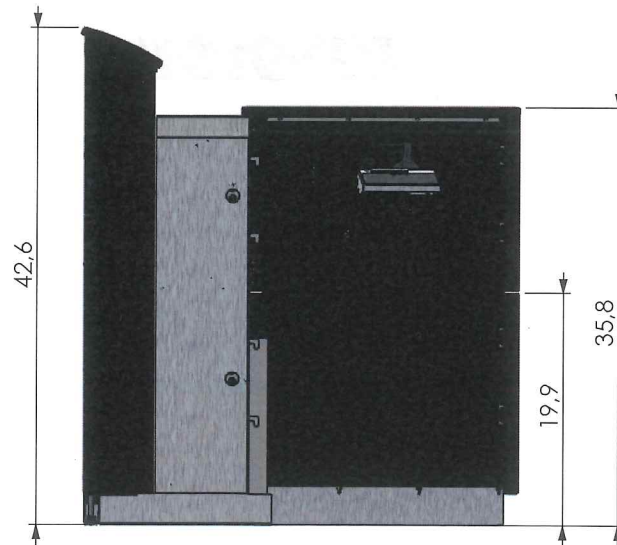

Modified by: mrc

Date: 16.12.2019

Format: A4

Scale: 1:15

Sheet: 1 of 2

Tolerance: DS/ISO 2768-m

Drawing No.: -

Weight: 65 kg

Date:
16.12.2019

Format:
A4

Scale:
1:15

Sheet:
2 of 2

Tolerance: DS/ISO 2768-m

Drawing No.: -

Weight: 65 kg

Magner 400 Series